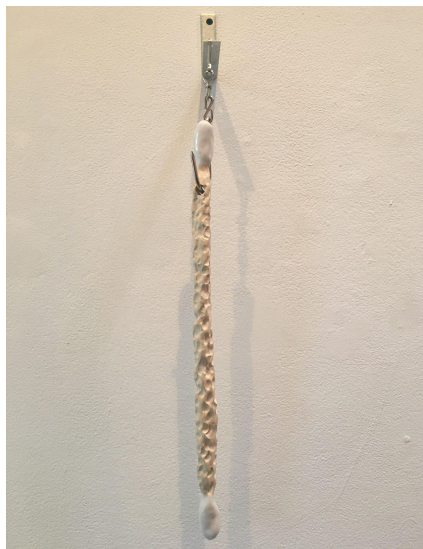

Anita Bradberry

Pollen

2017; argon, glass, transformer; dimensions variable

\$1000

Rex Delafkaran

YEAH BUT

2017; ceramic; 2' x 1' x 5"

\$1200

Rex Delafkaran

Handled

2017; ceramic; 2' x 6' x 3"

\$1800

Rex Delafkaran
Man farâmush kardam
2017; ceramic; 15" x 3"
\$600

Rex Delafkaran
Desirable things
2017; ceramic; 14"x2"
\$400

Rex Delafkaran
Like Tumeric
2017; ceramic; 2'5"x4"
\$800

Rex Delafkaran
Reminiscent of --
(WHITE) 2017; ceramic; 12" x 4"
\$800

Nevermind, Azizam
(BLUE) 2017; ceramic; 1.5' x 6"
\$900

Rex Delafkaran
Ports of and into (1 & 2)
2016; ceramic; 19" x .5"
\$400
17" x .5"
\$900

Sheida Soleimani
Sakineh

**2016; archival pigment print; 40" x 27"; edition 1/3
\$3,500**

Sheida Soleimani
Reyhaneh

**2015; archival pigment print; 24" x 17"; edition 1/5
\$2,500**