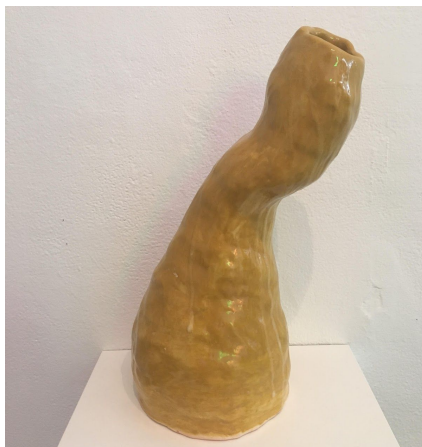

2017;
(RED) neon, glass, transformer; dimensions variable
(GREEN) argon, mercury, transformer, glass; dimensions variable
\$750 each / \$1400 together

Anita Bradberry
Wives and Daughters

2017; neon, transformer, glass; dimensions variable
\$1500

Rex Delafkaran

Handled

2017; ceramic; 2' x 6' x 3"

\$1800

Rex Delafkaran
Man farâmush kardam
2017; ceramic; 15" x 3"
\$600

Rex Delafkaran
Desirable things
2017; ceramic; 14"x2"
\$400

Rex Delafkaran
Like Tumeric
2017; ceramic; 2'5"x4"
\$800

Rex Delafkaran
Reminiscent of --
(WHITE) 2017; ceramic; 12" x 4"
\$800

Nevermind, Azizam
(BLUE) 2017; ceramic; 1.5' x 6"
\$900

Rex Delafkaran
Ports of and into (1 & 2)
2016; ceramic; 19" x .5"
\$400
17" x .5"
\$900